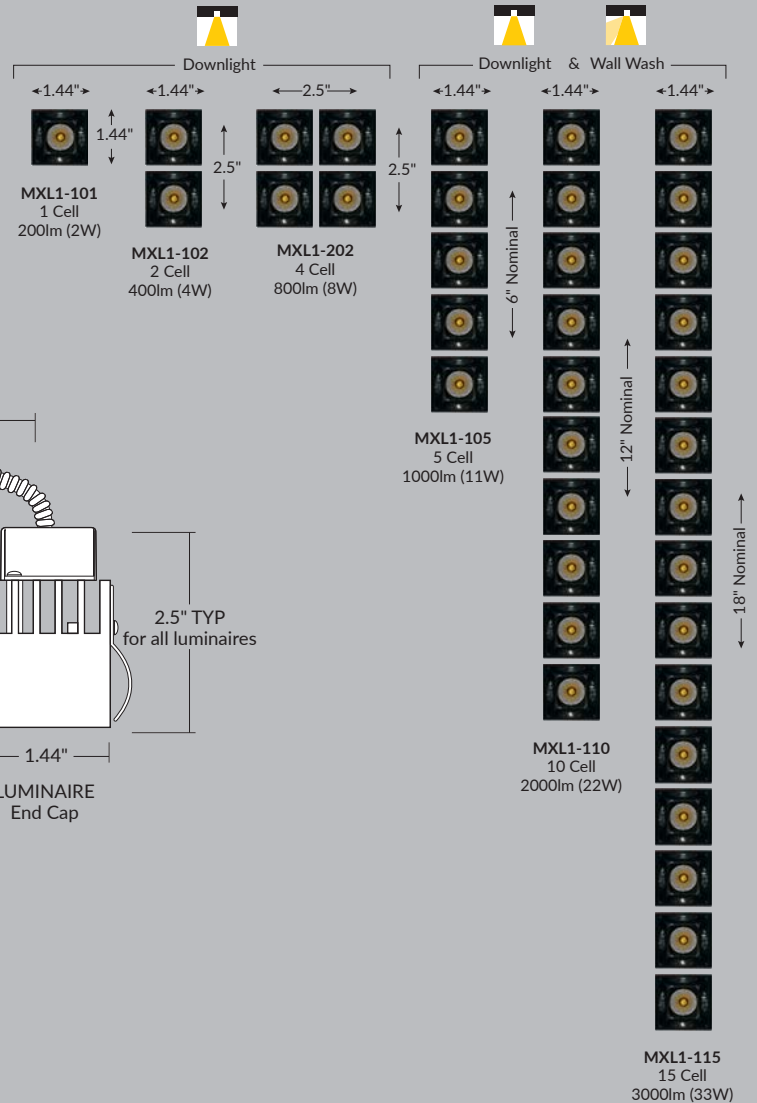

## MINIATURE LINEAR LED LIGHTING

- Competitively priced modular design
- Lumen packages up to 33W, 3000lm delivered
- 15°, 30°, 40° beam spreads
- Adjustable versions pivot  $\pm 25^\circ$
- Glare free, precision, uniform lighting

Scalable, precision & uniformity in miniature linear LED Lighting

MATRIX™

MODULES

\*Driver size varies with fixture

**Styles:** Flanged, Trimless, Adjustable with  $\pm 25^\circ$  angle

**Voltage:** 120V-277V

**Dimming:** 0-10V, 2-Wire and ELV

**CCT:** 2700K, 3000k, 3500k and 4000k at 90CRI

**Finishes:** White, Black, Custom