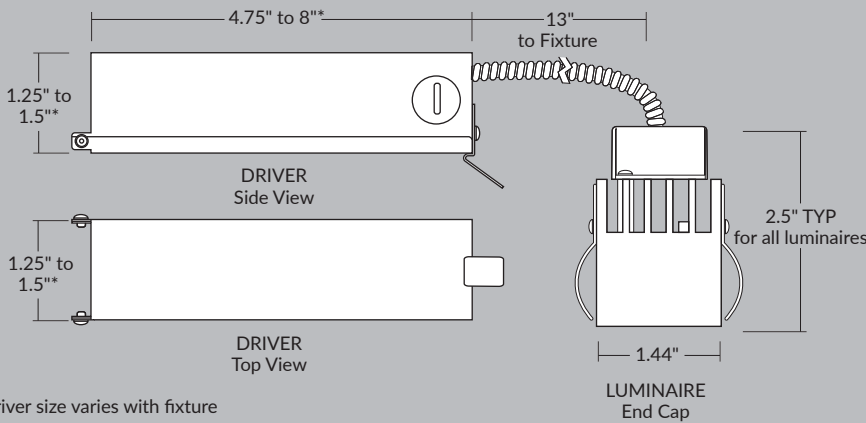

## MINIATURE LINEAR LED LIGHTING

- Competitively priced modular design
- Lumen packages up to 33W, 3000lm delivered
- 15°, 30°, 40° beam spreads
- Adjustable versions pivot  $\pm 25^\circ$
- Glare free, precision, uniform lighting

Scalable, precision & uniformity in miniature linear LED Lighting

MATRIX™

MODULES

\*Driver size varies with fixture

**Styles:** Flanged, Trimless, Adjustable with  $\pm 25^\circ$  angle

**Voltage:** 120V-277V