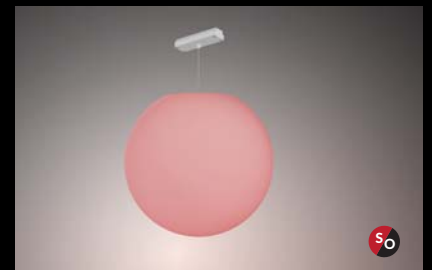

MM6BL Frosted Ball (RGB +W)

ModuLED LED modules are available for spotlighting and general downlighting to bring drama and visual interest to any space. Linear and Multi-Celled Modules provide general ambient and task lighting. Spot lights, pendants and Color-Changing RGB+W modules provide accent lighting.

NOTE: Refer to individual specification pages at moduled.io for more detailed information about lumen, driver, and color temperature compatibility.

Special order item. Extended lead time.