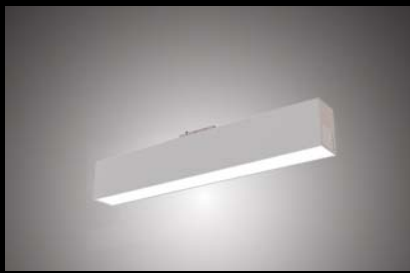

DOWNLIGHTS & SPOTS

MM1 Linear Diffused (Static White)