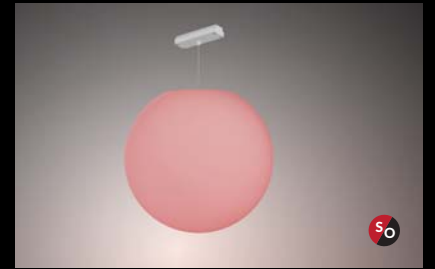

MM6BL Frosted Ball (RGB + W)

ModuLED LED modules are available for spotlighting and general downlighting to bring drama and visual interest to any space. Linear and Multi-Celled Modules provide general ambient and task lighting. Spot lights, pendants and Color-Changing RGB+W modules provide accent lighting.

NOTE: Refer to individual specification pages at moduled.io for more detailed information about lumen, driver, and color temperature compatibility.

Special order item. Extended lead time.