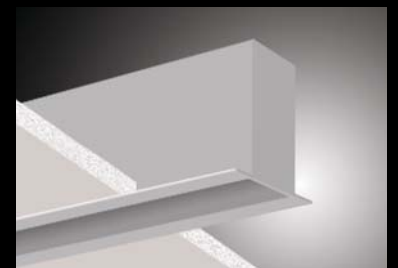

Ceiling or Wall Mount

Control:

- 2-Wire Incandescent 0-10V
- DMX
- DALI
- Bluetooth

Voltage:

- 24V

Lengths:

- 24", 36", 48", 72", 96"