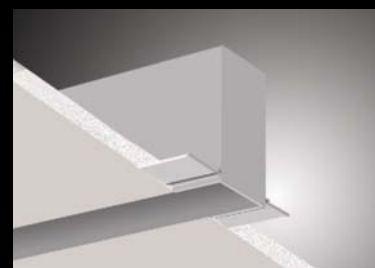

Ceiling or Wall Mount

Control:

- 2-Wire Incandescent 0-10V
- DMX
- DALI
- Bluetooth

Voltage:

- 24V

Lengths:

- 24", 36", 48", 72", 96"