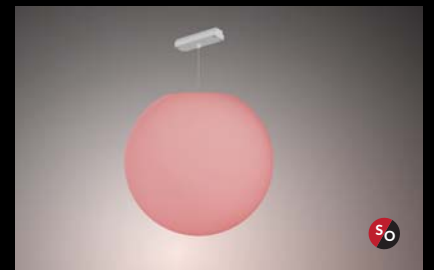

MM6BL Frosted Ball (RGB + W)

ModuLED LED modules are available for spotlighting and general downlighting to bring drama and visual interest to any space. Linear and Multi-Celled Modules provide general ambient and task lighting. Spot lights, pendants and Color-Changing RGB+W modules provide accent lighting.

NOTE: Refer to individual specification pages at moduled.io for more detailed information about lumen, driver, and color temperature compatibility.

Special order item. Extended lead time.